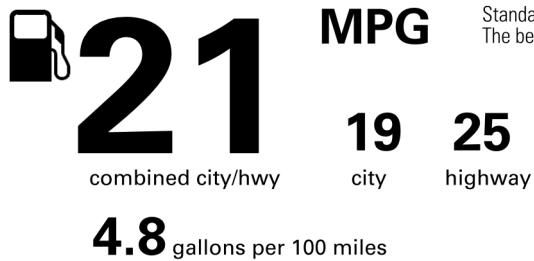

Not Original - Copy

Created: 2026-05-28 21:52:09 (UTC)

EPA DOT Fuel Economy and Environment

Gasoline Vehicle

Fuel Economy

You spend \$3,250 more in fuel costs over 5 years compared to the average new vehicle.