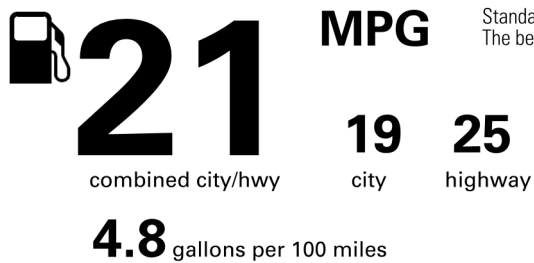

BASE MANUFACTURER'S SUGGESTED RETAIL PRICE \$56,070.00

OPTIONAL EQUIPMENT

FE	50 STATE EMISSIONS	
MR	Power Tilt/Slide Moonroof	850.00
63.	Floor Mats- All Weather-'4Runner'	248.00
W0.	Wheels- 18" Accessory TRD Black	1,325.00
T7.	Badge Inserts- Rr TOYOTA Matte Black	65.00
T4.	Badge Overlay- Front Emblem Black	65.00
R5.	Cargo Tray- All Weather '4Runner'	140.00
MF.	Mudguards- Fr +Rr Molded Black '4Runner'	175.00

Not Original - Copy

Created: 2026-05-22 13:50:31 (UTC)

EPA DOT Fuel Economy and Environment

Gasoline Vehicle

Fuel Economy

You spend \$3,250 more in fuel costs over 5 years compared to the average new vehicle.