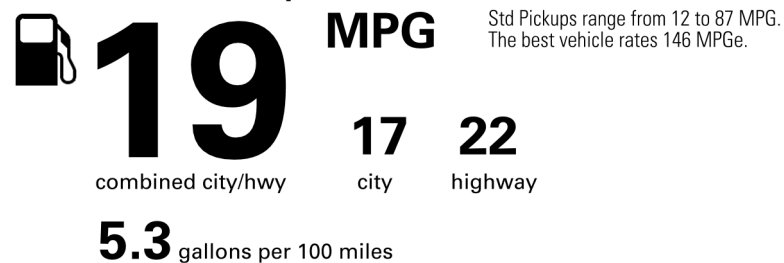

For Full Product Details:
 Please Visit Toyota.com/Tundra
 Full Tank of Gas

BASE MANUFACTURER'S SUGGESTED RETAIL PRICE \$58,190.00

OPTIONAL EQUIPMENT

FE	50 State Emissions	
BK	Nightshade Package - Includes 20-in. black alloy wheels, black overfenders, and black accents	450.00
EJ	JBL 12-Speaker Premium Audio Including Subwoofer & Amplifier	565.00
LX	Limited Premium Package - Includes Premium LED Headlights and Towing Technology Package	395.00
LY	Panoramic View Monitor (PVM)	950.00
LZ	Limited Power Package - Includes Qi-Compatible Wireless Smartphone Charging, Bed + Cabin Power Supply (400W/120V AC), and LED Bed Lights	385.00
WS	Heated Leather-Wrapped Steering Wheel	150.00
2T	All Weather Floor Liners	199.00
R8	Dual-Step Running Board - Black	655.00

Not Original - Copy

Created on 2026-06-04 10:22:40 (UTC)

EPA DOT Fuel Economy and Environment

Gasoline Vehicle

Fuel Economy

You spend \$4,500 more in fuel costs over 5 years compared to the average new vehicle.